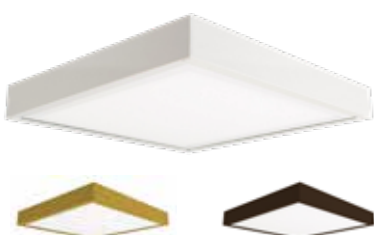

Accesorios del VISON PANEL LED

MARCO DE SUPERFICIE 600x600